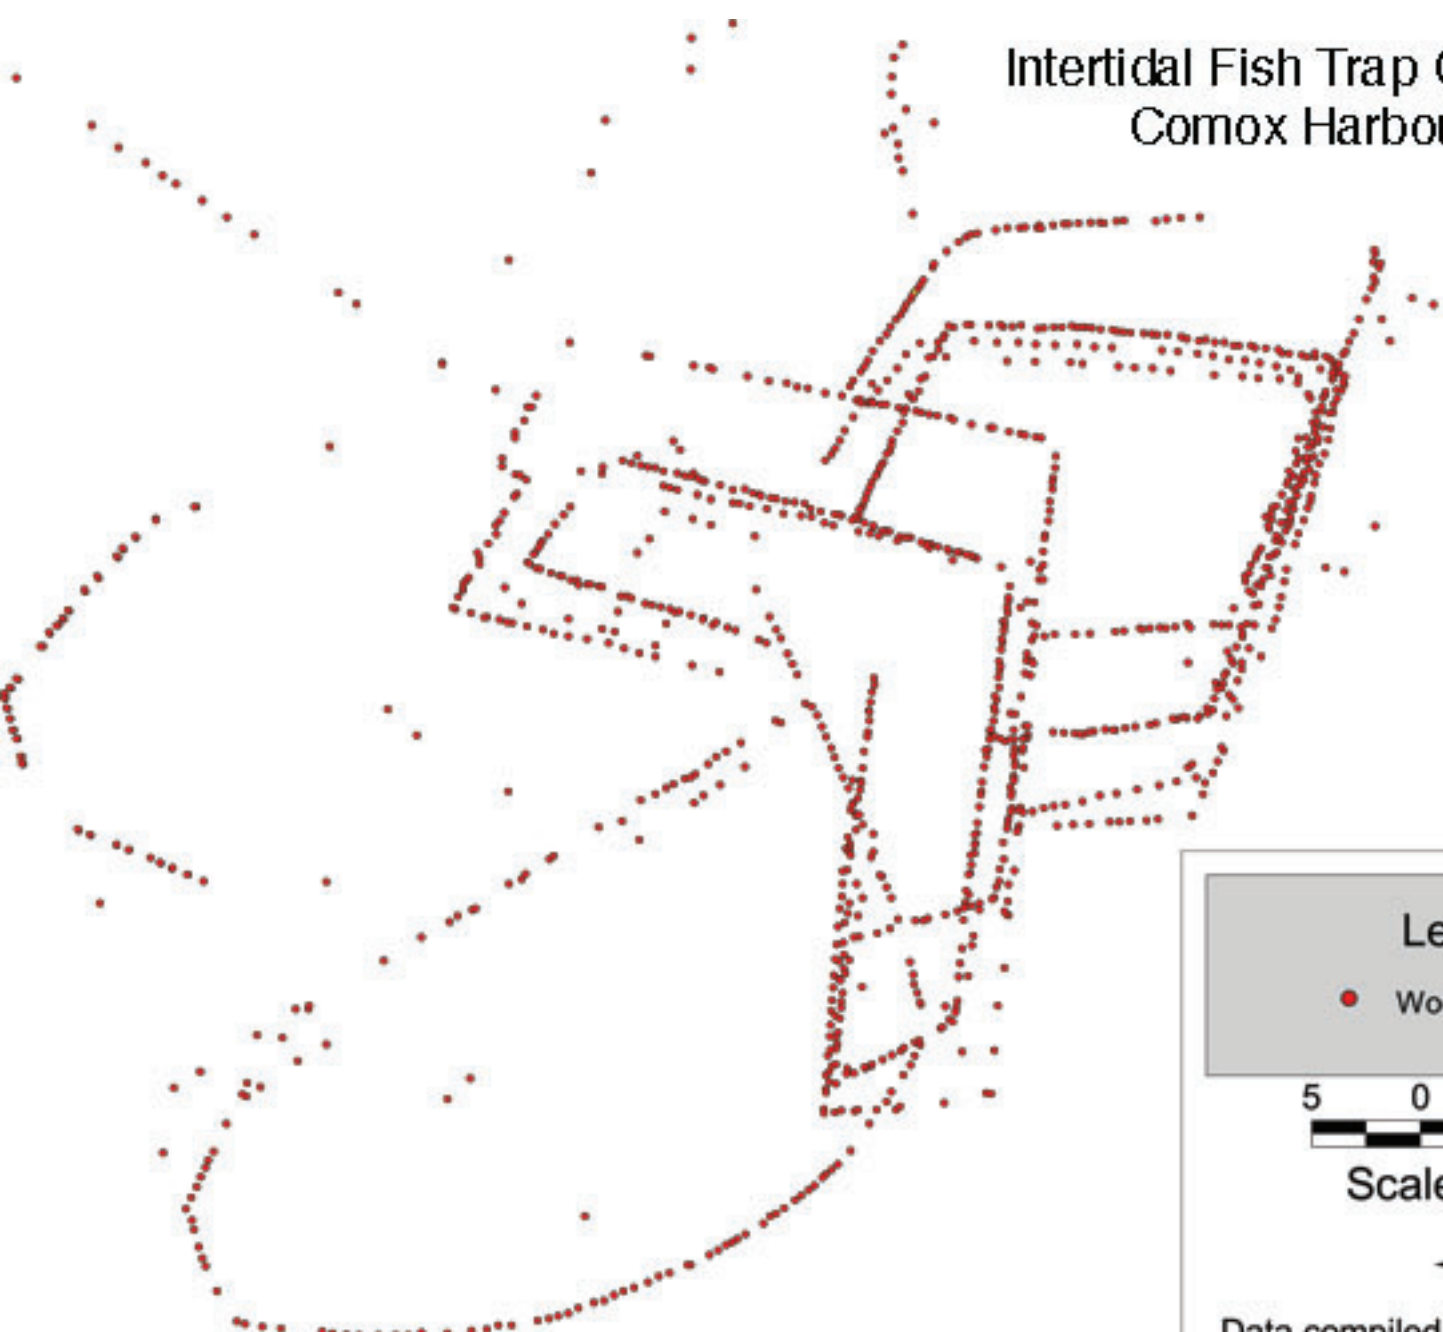

Intertidal Fish Trap Complex 009
Comox Harbour, B.C.

Legend

● Wood Stake

5 0 5 Meters

Scale = 1:600

N

Data compiled by Nancy A. Greene
in the summer of 2003
Map produced by David McGee